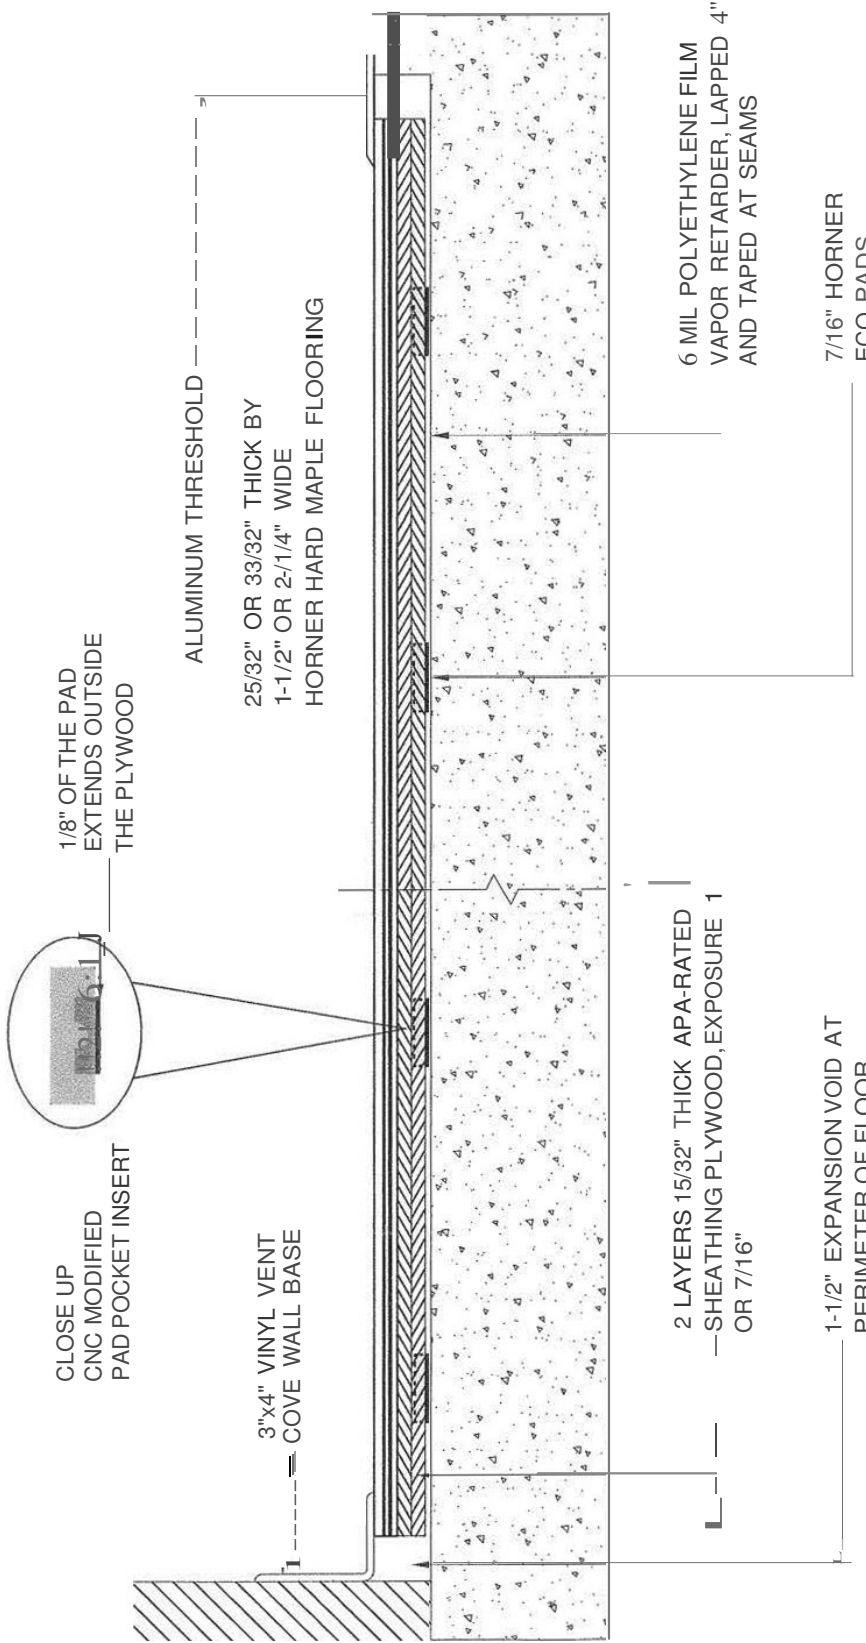

ZENITH SYSTEM
 HORNER FLOORING COMPANY
 DOLLAR BAY, MI
 11-01-09

SLAB DEPRESSION		
FLOORING	25/32" (20mm)	33/32" (26mm)
7/16" PAD (11mm)	1 7/8" (47.6mm)	2-3/8" (60mm)

**ZENITH SYSTEM
SIDE VIEW**

HORNER FLOORING COMPANY
DOLLAR BAY, MI
11-01-09