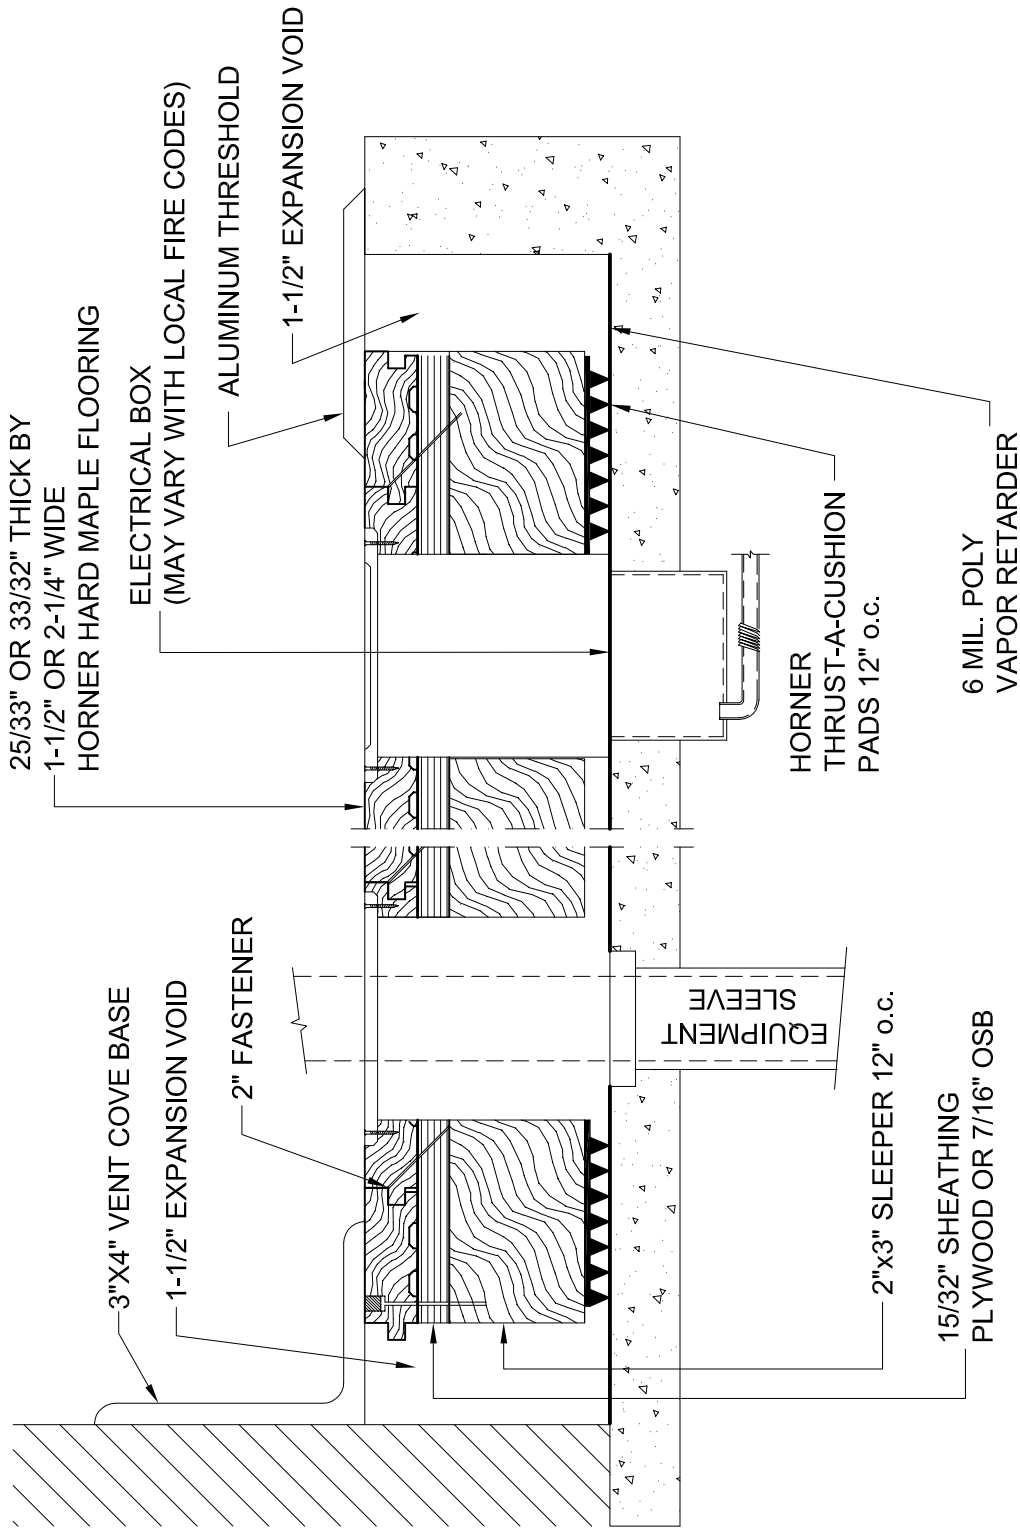

## THRUST-A-CUSHION 1 SYSTEM - SIDE VIEW

HORNER FLOORING COMPANY  
DOLLAR BAY, MI  
11-01-09

SLAB DEPRESSION		
FLOORING	25/32" (20mm)	33/32" (26mm)
3/8" PAD (10mm)	3-1/8" (79mm)	3-3/8" (86mm)
5/8" PAD (16mm)	3-3/8" (86mm)	3-5/8" (92mm)