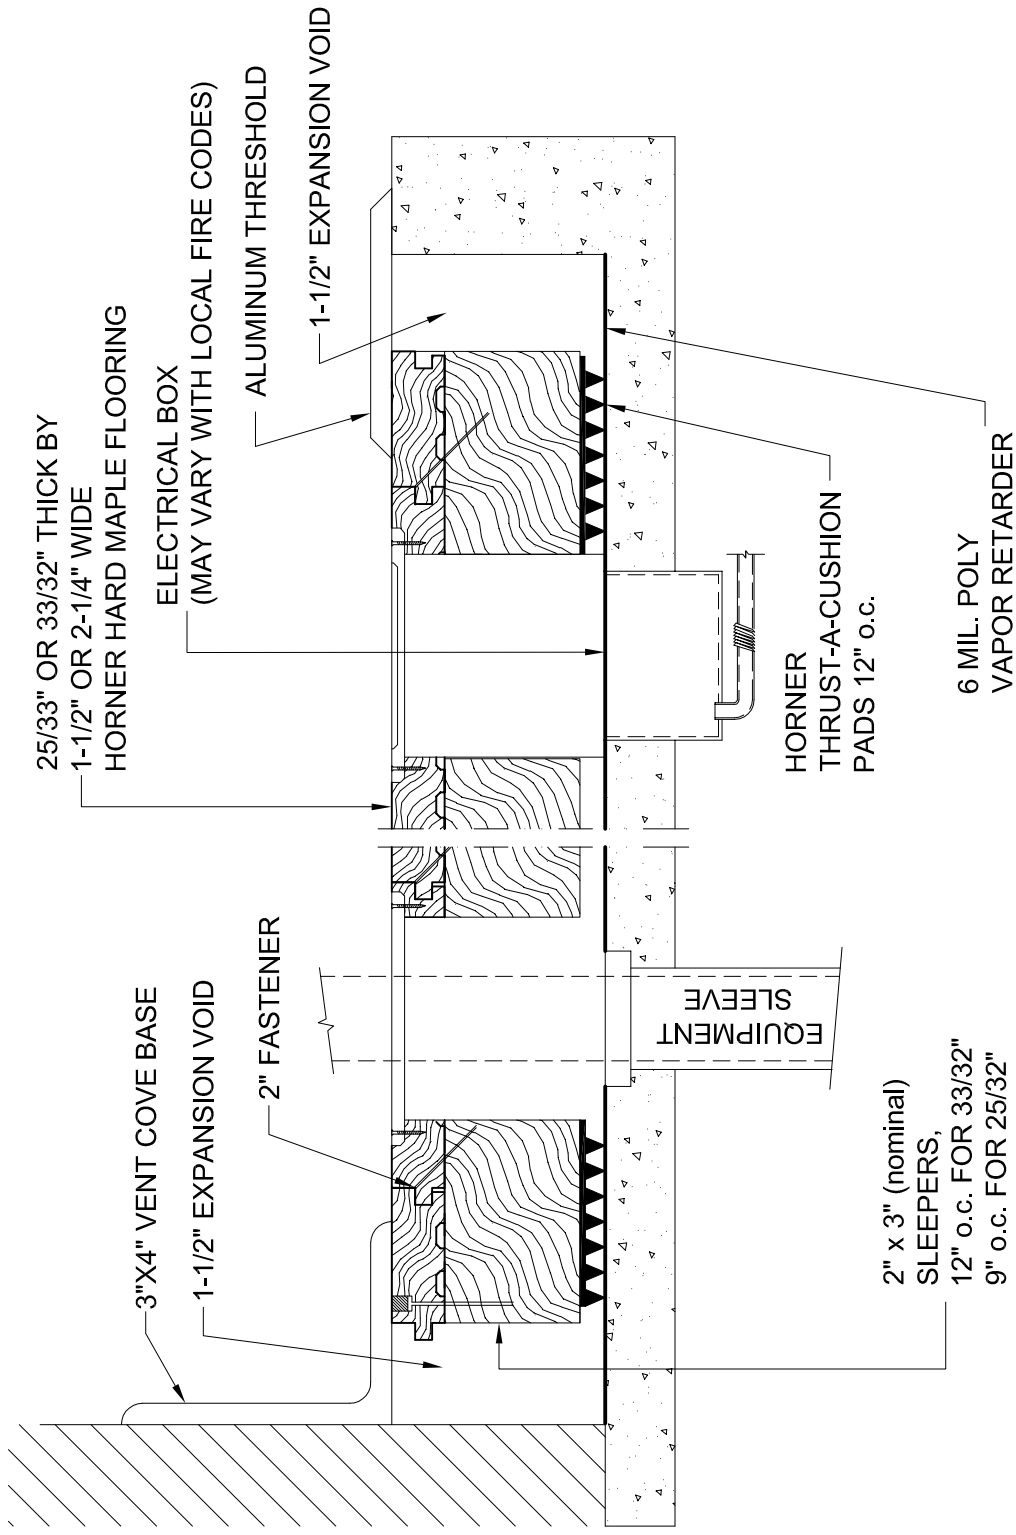

**THRUST-A-CUSHION SYSTEM -
SIDE VIEW**

HORNER FLOORING COMPANY
DOLLAR BAY, MI
11-01-09

SLAB DEPRESSION		
FLOORING	25/32" (20mm)	33/32" (26mm)
3/8" PAD (10mm)	2-5/8" (67mm)	2-7/8" (73mm)
5/8" PAD (16mm)	2-7/8" (73mm)	3-1/8" (79mm)