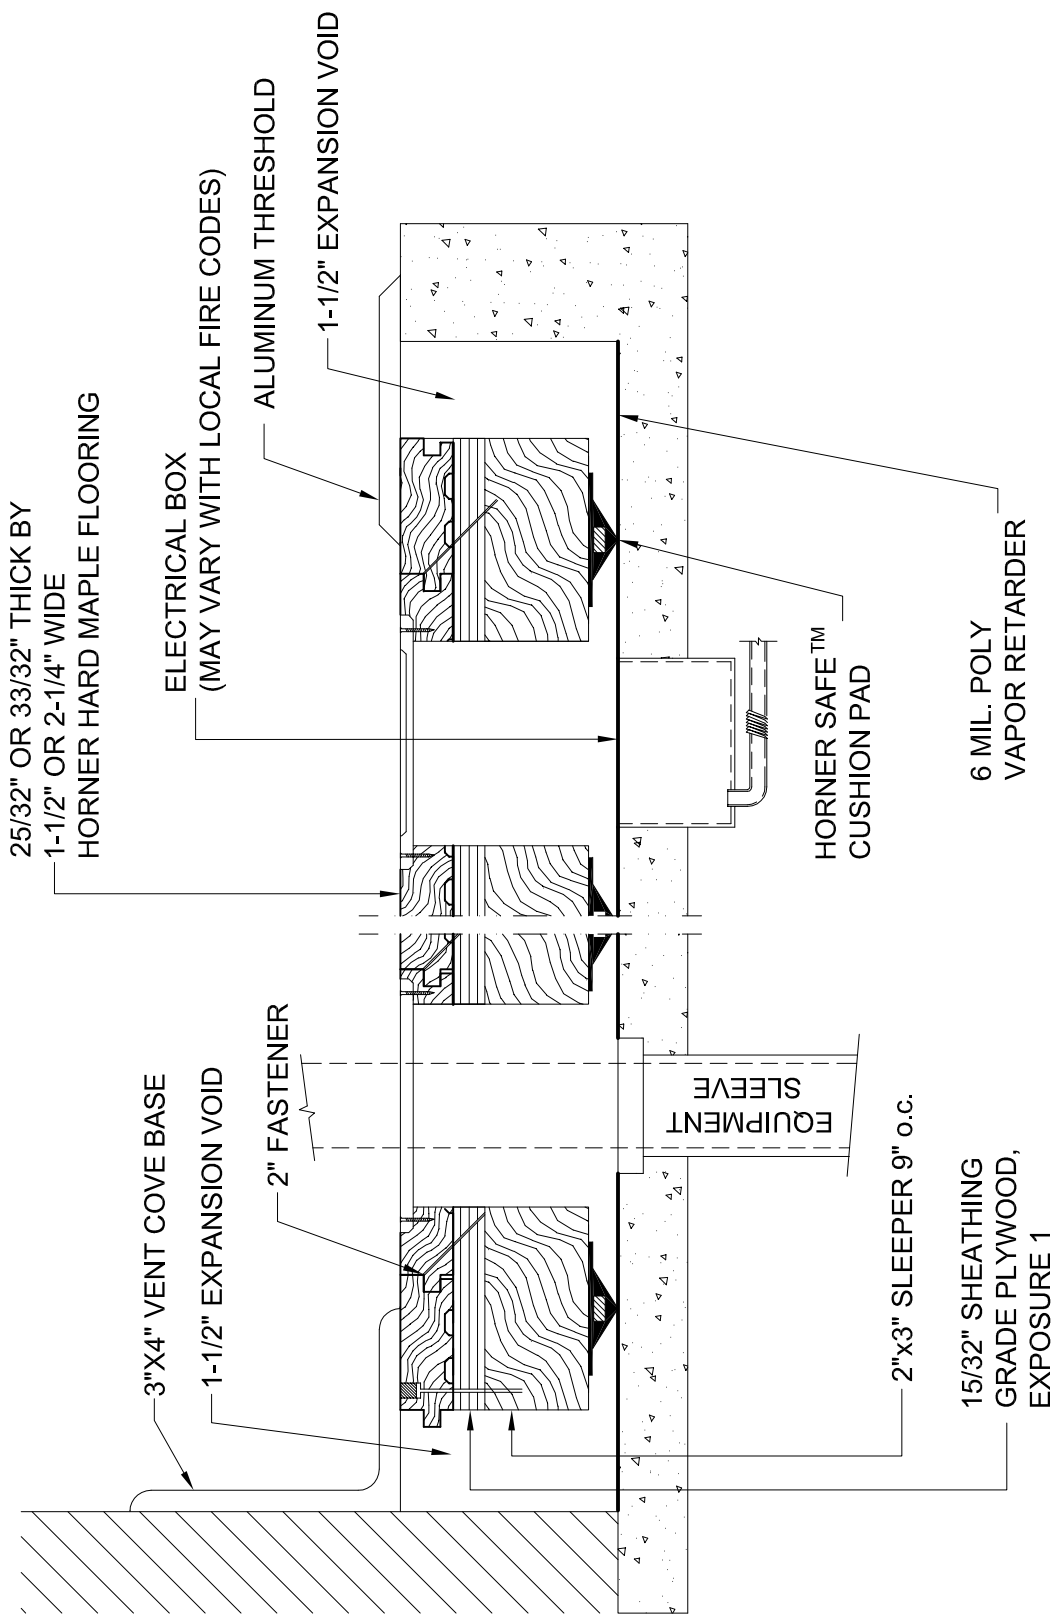

SAFE™ 1 SYSTEM - SIDE VIEW

HORNER FLOORING COMPANY
DOLLAR BAY, MI
11-01-09

SLAB DEPRESSION		
FLOORING	25/32" (20mm)	33/32" (26mm)
7/16" PAD (11mm)	3-1/8" (79mm)	3-3/8" (86mm)
3/4" PAD (19mm)	3-7/16" (87mm)	3-11/16" (94mm)

SAFE™ 1 SYSTEM

HORNER FLOORING COMPANY
 DOLLAR BAY, MI
 11-01-09