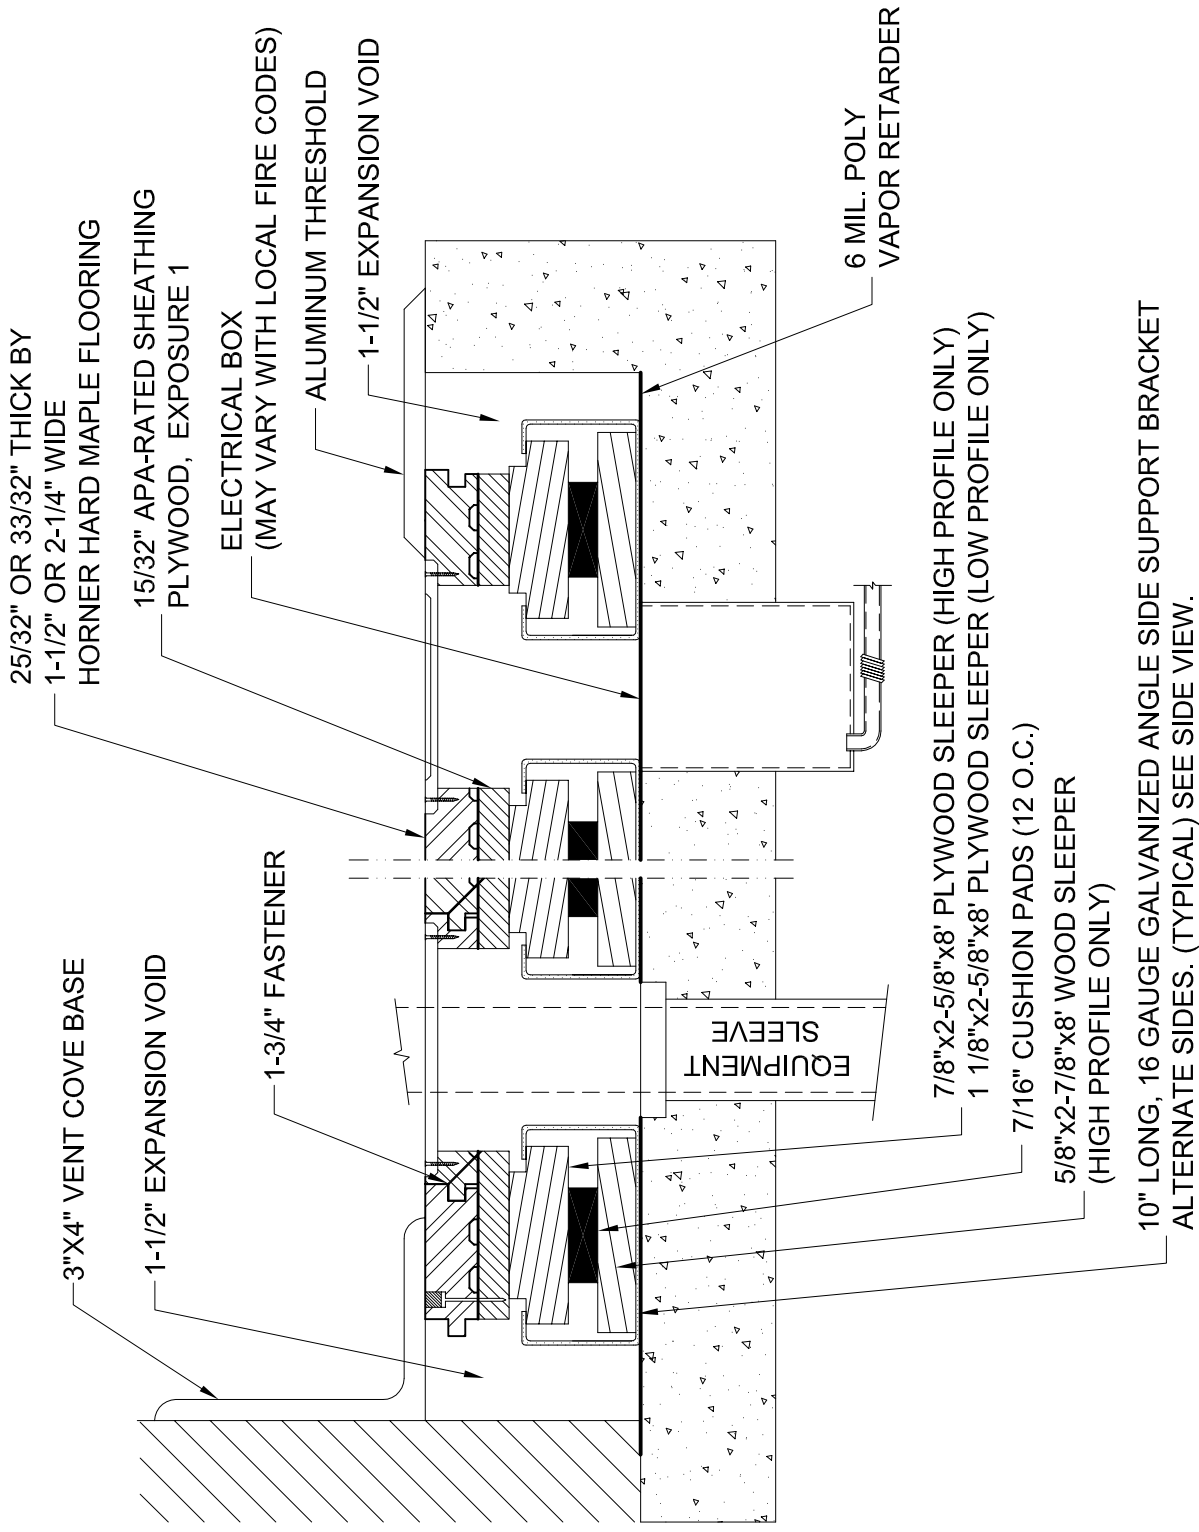

# MULTIPURPOSE CHANNEL SYSTEM SIDE VIEW

HORNER FLOORING COMPANY  
DOLLAR BAY, MI  
11-01-09

SLAB DEPRESSION		
FLOORING	25/32" (20mm)	33/32" (26mm)
HIGH PROFILE SLEEPER	3-3/8" (86mm)	3-5/8" (92mm)
LOW PROFILE SLEEPER	3" (76mm)	3 1/4" (83mm)

# MULTIPURPOSE CHANNEL SYSTEM

HORNER FLOORING COMPANY  
 DOLLAR BAY, MI  
 11-01-09