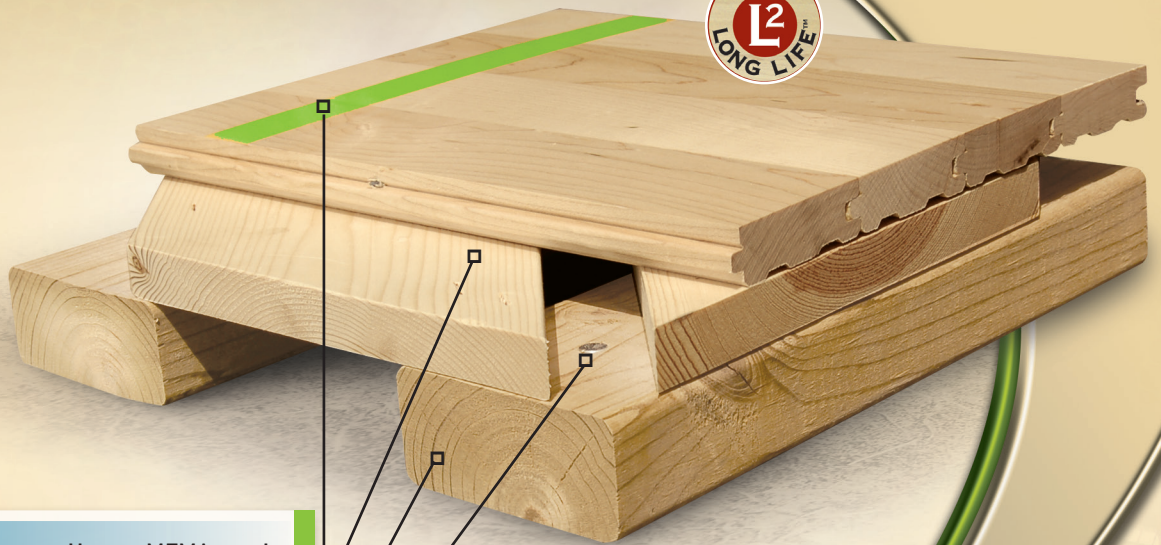

FIXED SLEEPER

A TRADITIONAL
SLEEPER SYSTEM

FIXED SLEEPER
A TRADITIONAL SLEEPER SYSTEM

- Horner MFMA maple
- 1"x 6" SPF underlayment with spacing (plywood/OSB optional)
- 2"x4" SPF sleeper with spacing
- Modified steel drive pins